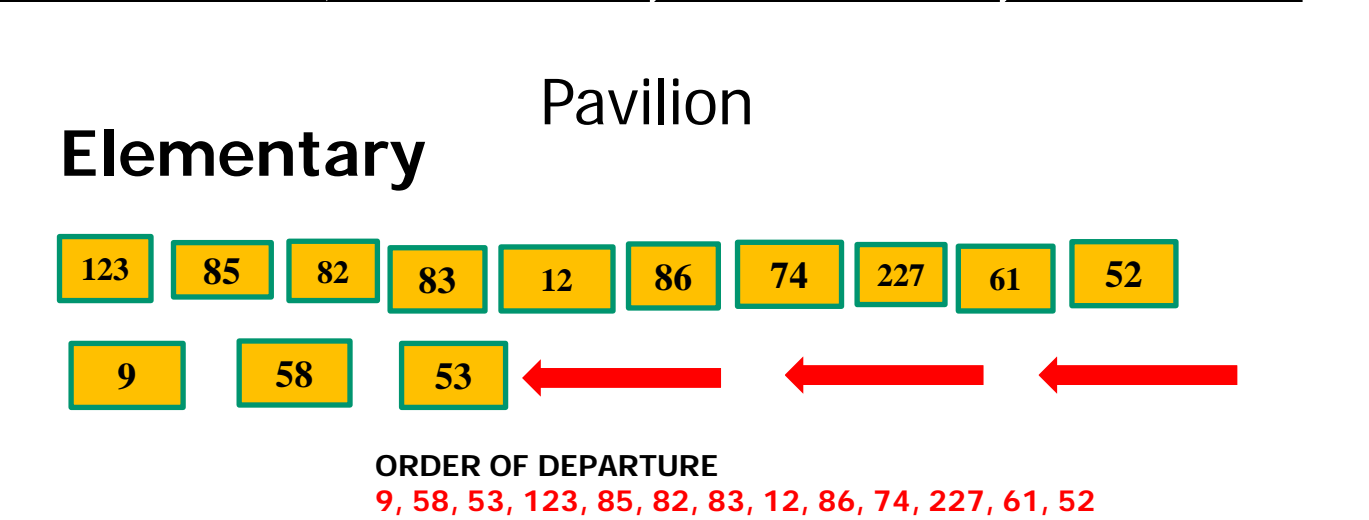

**BUS 9 TRANSFERS STUDENTS CAMPUS TO CAMPUS  
STARTS AT HS, ELEM, JH, THEN BACK TO HS AND ELEM.**

**BUS LINE UP**